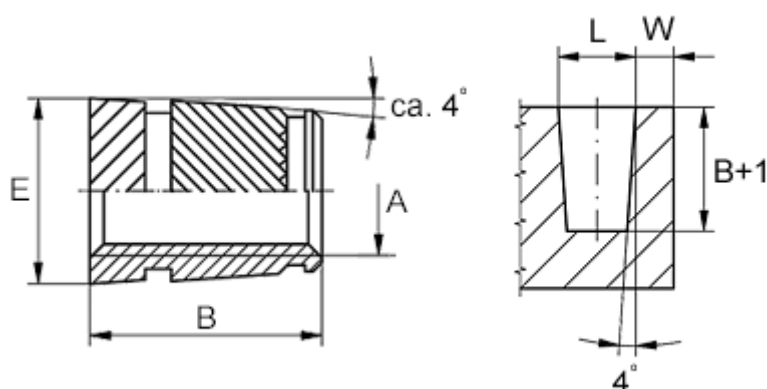

# Data Sheet

Article number: 12854100080800  
Description: KLEE-coil 854 100 080.800  
M8 brass

## Measures

Female thread A	= M8
Length B	= 10.0
Min distance to edge W	= 3.0
Outer diameter E	= 11.2
Recommended bore diameter $W + 0.1$	= 10.9